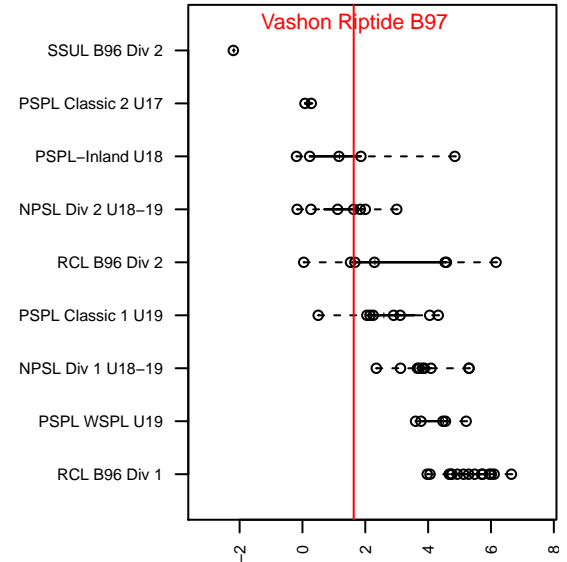

Vashon Riptide B97

Vashon Island SC
Vashon Island, WA
B97 total strength=1413
attack=13.96 defense=5.01
fall league = NPSL Div 2 U18-19

alt names used:

Venues played:
2015 NPSL Division 2 U18-19

**attack and defense variance (black dot)
relative to other teams
and top 10 in region**

**attack and defense rating
relative to others at age
and all opponents in last 13 months**

Performance relative to 13 month average

Performance relative to 13 month average

date	home		away		venue	pred.home	pred.away
2015-12-06	PSA Force Black B97	2	Vashon Riptide B97	2	2015 NPSL Division 2 U18-19	1.48	3.74
2015-11-22	Vashon Riptide B97	6	PSC Thunder B97	2	2015 NPSL Division 2 U18-19	2.44	3.24
2015-11-15	Vashon Riptide B97	2	Storm King B97	2	2015 NPSL Division 2 U18-19	2.24	2.72
2015-11-08	Southlake Select Santos FC B97	1	Vashon Riptide B97	1	2015 NPSL Division 2 U18-19	1.82	2.54
2015-11-01	Vashon Riptide B97	2	FC Real Pacific B96	3	2015 NPSL Division 2 U18-19	1.42	3.07
2015-10-25	Vashon Riptide B97	6	PSA Force Black B97	1	2015 NPSL Division 2 U18-19	3.74	1.48
2015-10-18	PSC Thunder B97	5	Vashon Riptide B97	2	2015 NPSL Division 2 U18-19	3.24	2.44
2015-10-11	WS Barca B97	1	Vashon Riptide B97	2	2015 NPSL Division 2 U18-19	1.07	3.84
2015-10-04	Vashon Riptide B97	2	Southlake Select Santos FC B97	2	2015 NPSL Division 2 U18-19	2.54	1.82
2015-09-27	FC Real Pacific B96	5	Vashon Riptide B97	2	2015 NPSL Division 2 U18-19	3.07	1.42
2015-09-20	Storm King B97	3	Vashon Riptide B97	1	2015 NPSL Division 2 U18-19	2.72	2.24
2015-09-13	Vashon Riptide B97	2	Newport FC Nova B97	2	2015 NPSL Division 2 U18-19	1.42	3.28